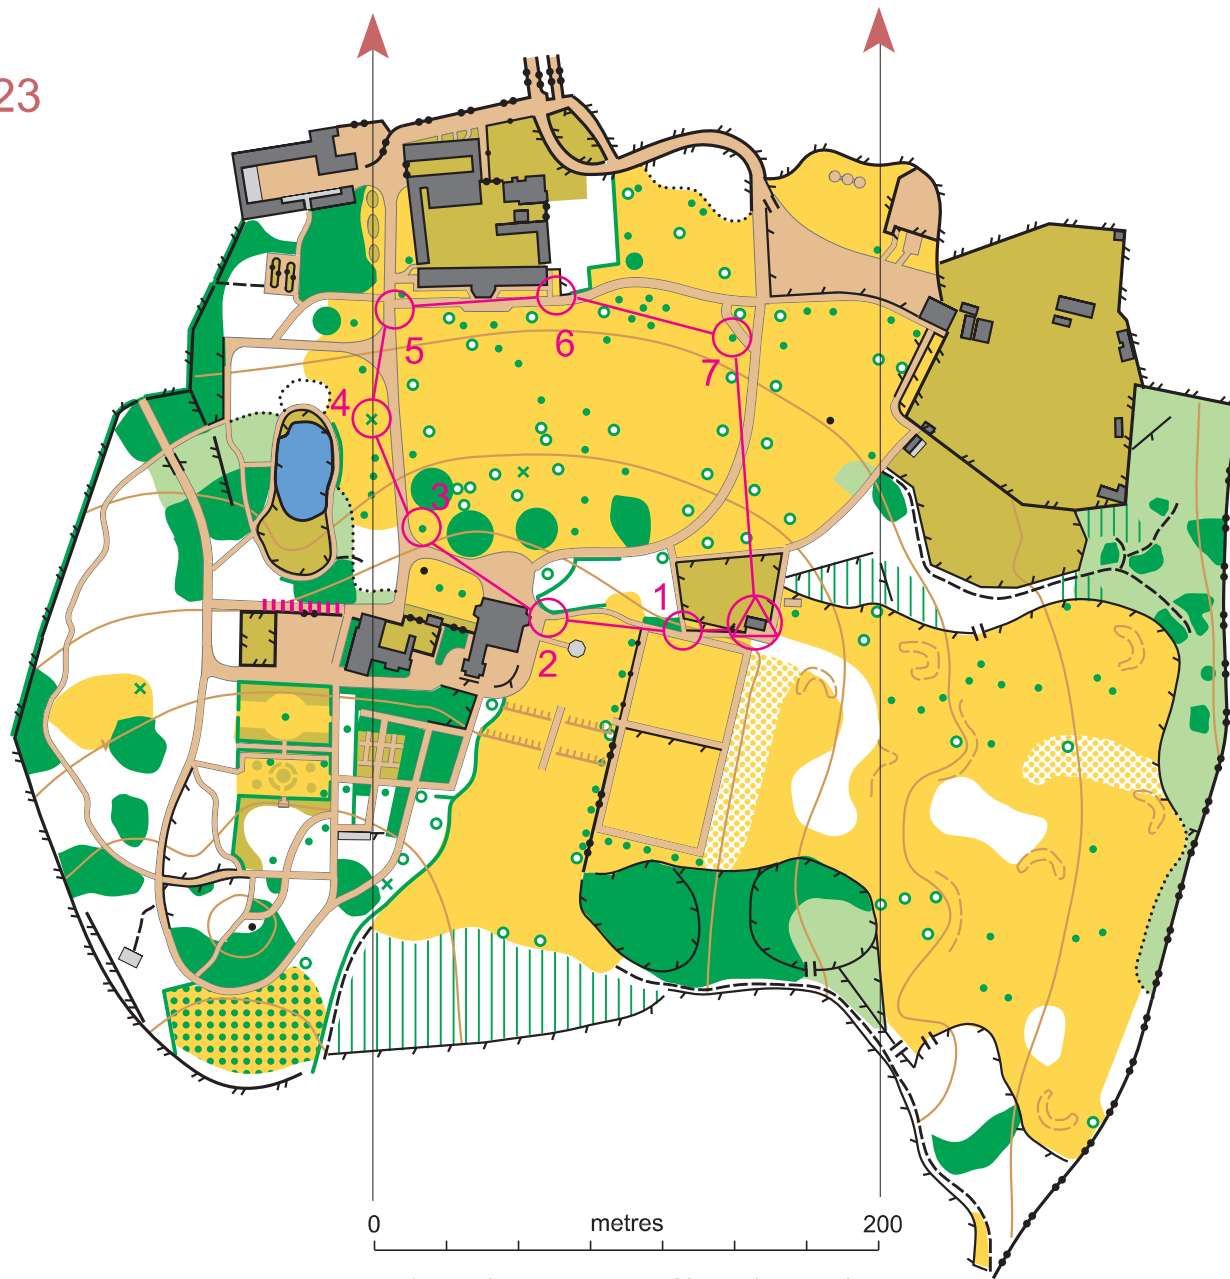

Walton Hall and Gardens

scale 1:3000

magnetic north 2023

Descriptions

- 1 - path junction
- 2 - path junction
- 3 - bush
- 4 - tree stump
- 5 - path junction
- 6 - path junction
- 7 - small tree

COURSE 1

Key to map symbols

building	
canopy	
open land	
open land with scattered trees	
hard paved area	
edge of paved area	
woodland easy running	
woodland walk	
dense vegetation	
undergrowth	
pond	
flowerbed/out of bounds	
orchard	
fence	
high fence	
wall	
high wall	
hedge	
earth bank	
contour line	
form line	
small path	
distinct vegetation boundary	
gate	
stone object	
single large tree	
bush or small tree	
tree stump	
pit or hole	